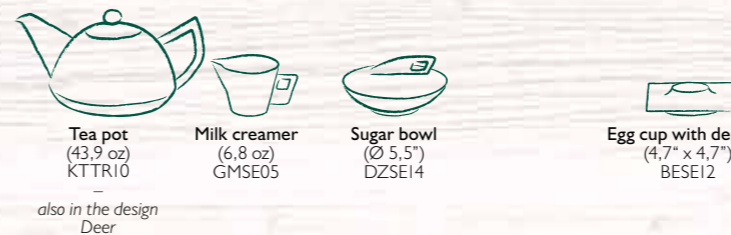

ANGULAR [TREND]

SELECTION,
EMOTION,
ALPINE FLOWERS

COFFEE CUPS / TEA CUPS / MUGS

Coffee cup (6,8 oz) TKSE10
—
Saucer (5,1" x 5,1") TUSE13

Espresso cup (2 oz) TESE06
—
Saucer (Ø 4,7") TUSE12

Tea cup (6,8 oz) TTTR11
—
Saucer (Ø 5,1") TUTR15
—
also in the design Deer

COFFEE AND TEA ACCESSORIES

Tea pot (43,9 oz) KTTR10
—
also in the design Deer

Milk creamer (6,8 oz) GMSE05

Sugar bowl (Ø 5,5") DZSE14

Egg cup with deposit (4,7" x 4,7") BESE12

PLATES

Plate (10,2" x 10,2") TFSE26