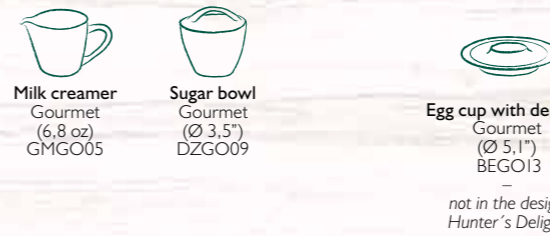

COFFEE AND TEA ACCESSORIES