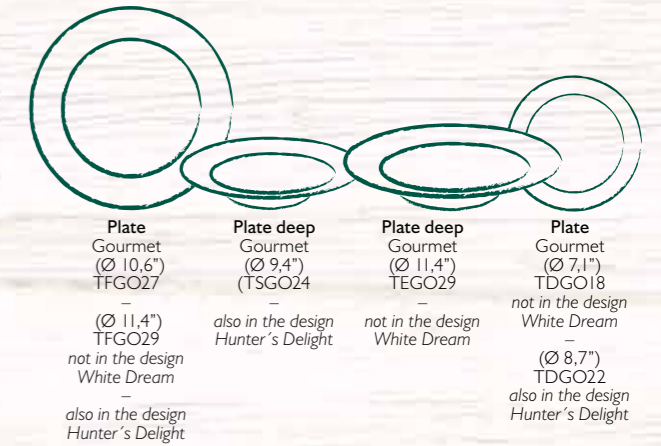

Large cup Maxima (13,5 oz) TTMA12

Mug with handle Max (10,1 oz) TAFR09
—
Mug with handle Supermax (16,9 oz) TAFR10
not in the design White Dream and green Rim

Chocolate mug Romantic (13,5 oz) TARO10
—
not in the design White Dream and green Rim

COFFEE AND TEA ACCESSORIES

Milk creamer Gourmet (6,8 oz) GMGO05

Sugar bowl Gourmet (Ø 3,5") DZGO09

Egg cup with deposit Gourmet (Ø 5,1") BEGO13
—
not in the design Hunter's Delight

PLATES

Plate Gourmet (Ø 10,6") TFGO27
—
(Ø 11,4") TFGO29
not in the design White Dream
—
also in the design Hunter's Delight

Plate deep Gourmet (Ø 9,4") (TSGO24)
—
also in the design Hunter's Delight

Plate deep Gourmet (Ø 11,4") TEGO29
—
not in the design White Dream

Plate Gourmet (Ø 7,1") TDGO18
not in the design White Dream
—
(Ø 8,7") TDGO22
also in the design Hunter's Delight