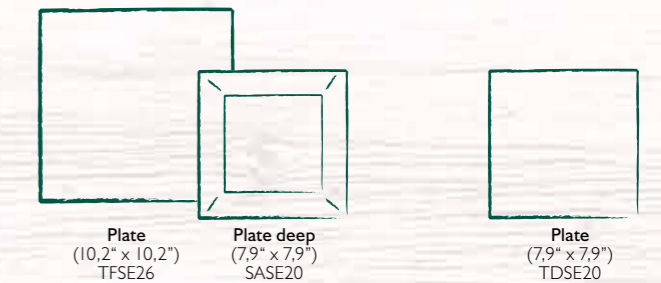

COFFEE AND TEA ACCESSORIES

Tea pot (43,9 oz) KTTR10
—
also in the design Deer

Milk creamer (6,8 oz) GMSE05

Sugar bowl (Ø 5,5") DZSE14

Egg cup with deposit (4,7" x 4,7") BESE12

PLATES

Plate (10,2" x 10,2") TFSE26