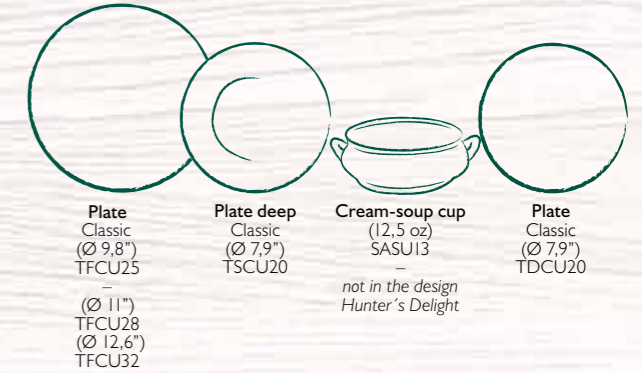

Sugar bowl (Ø 3,9") DZGL09

Sugar bowl with cutout (Ø 3,9") DAGL09

Egg cup with deposit (Ø 4,7") BEGL12
—
also in the designs Emotion and Selection
—
not in the design Hunter's Delight

Egg cup (h: 2,4") BEGL05

PLATES

Plate Classic (Ø 9,8") TFCU25
—
(Ø 11") TFCU28
(Ø 12,6") TFCU32

Plate deep Classic (Ø 7,9") TSCU20

Cream-soup cup (12,5 oz) SASU13
not in the design Hunter's Delight

Plate Classic (Ø 7,9") TDCU20

WITH RIM [GOURMET]

DIZZY
ONE COLOUR &
MULTICOLOUR,
RIM,
SELECTION,
EMOTION,
ALPINE FLOWERS,
DEER,
WHITE DREAM

COFFEE CUPS / TEA CUPS / MUGS

Coffee cup Gourmet (6,8 oz) TKGO09
—
Saucer Gourmet (Ø 6,3") TUGO16

Espresso cup Gourmet (2 oz) TEGO06
—
Saucer Gourmet (Esp.) (Ø 4,3") TUGO11
—
not in the design White Dream

Large cup Maxima (13,5 oz) TTMA12

Mug with handle Max (10,1 oz) TAFR09
—
Mug with handle Supermax (16,9 oz) TAFR10
not in the design White Dream and green Rim

Chocolate mug Romantic (13,5 oz) TARO10
—
not in the design White Dream and green Rim